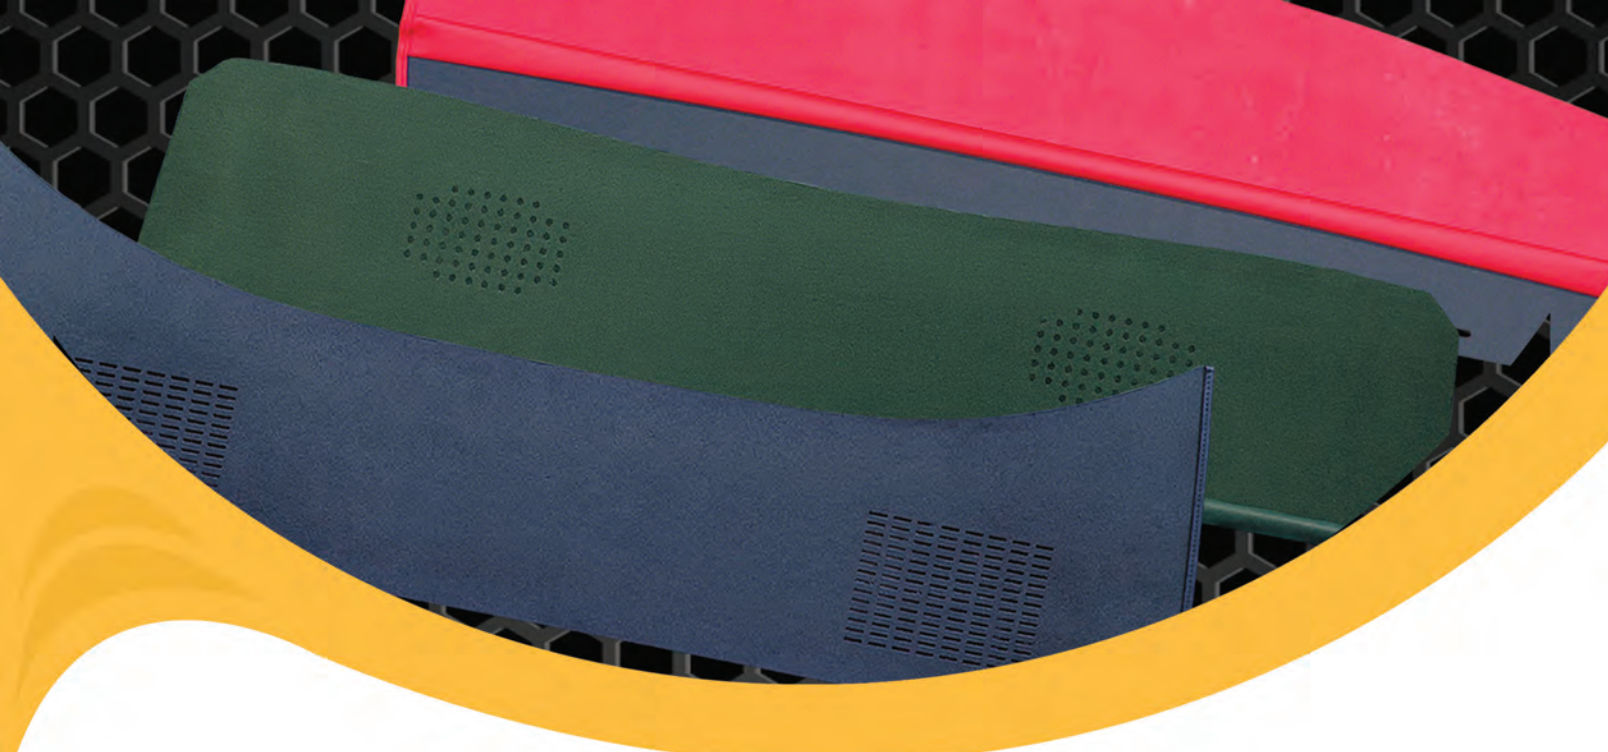

PACKAGE TRAYS AND JUTE INSULATION

Die-cut to original specifications, these reproductions of the original panels go between the top of the rear seat and the back window. Colors are year specific and are available with or without speaker grill cutouts. Die-cut jute insulation helps reduce the amount of noise and heat that would come from the trunk compartment.

1970-72 Monte Carlo
With Cuts

PT70GM100G (Black)	$119.00/ea.
PT70GM138G (Pewter)	$119.00/ea.
PT70GM342G (Dark Blue)	$119.00/ea.
PT70GM380G (Dark Blue)	$119.00/ea.
PT70GM415G (Jade Green)	$119.00/ea.
PT70GM460G (Dark Green)	$119.00/ea.
PT70GM465G (Dark Green)	$119.00/ea.
PT70GM650G (Gold)	$119.00/ea.
PT70GM683G (Saddle)	$119.00/ea.
PT70GM690G (Saddle)	$119.00/ea.
PT70GM694G (Sandalwood)	$119.00/ea.
PT70GM695G (Sandalwood)	$119.00/ea.
PT70GM697G (Sandalwood)	$119.00/ea.
PT70GMJ (Package Tray Jute)	$25.00/ea.

1970-72 Monte Carlo
Without Cuts

PT70GM100GN (Black)	$79.00/ea.
PT70GM138GN (Pewter)	$79.00/ea.
PT70GM342GN (Dark Blue)	$79.00/ea.
PT70GM380GN (Dark Blue)	$79.00/ea.
PT70GM415GN (Jade Green)	$79.00/ea.
PT70GM460GN (Dark Green)	$79.00/ea.
PT70GM465GN (Dark Green)	$79.00/ea.
PT70GM650GN (Gold)	$79.00/ea.
PT70GM683GN (Saddle)	$79.00/ea.
PT70GM690GN (Saddle)	$79.00/ea.
PT70GM694GN (Sandalwood)	$79.00/ea.
PT70GM695GN (Sandalwood)	$79.00/ea.
PT70GM697GN (Sandalwood)	$79.00/ea.
PT70GMJ (Package Tray Jute)	$25.00/ea.