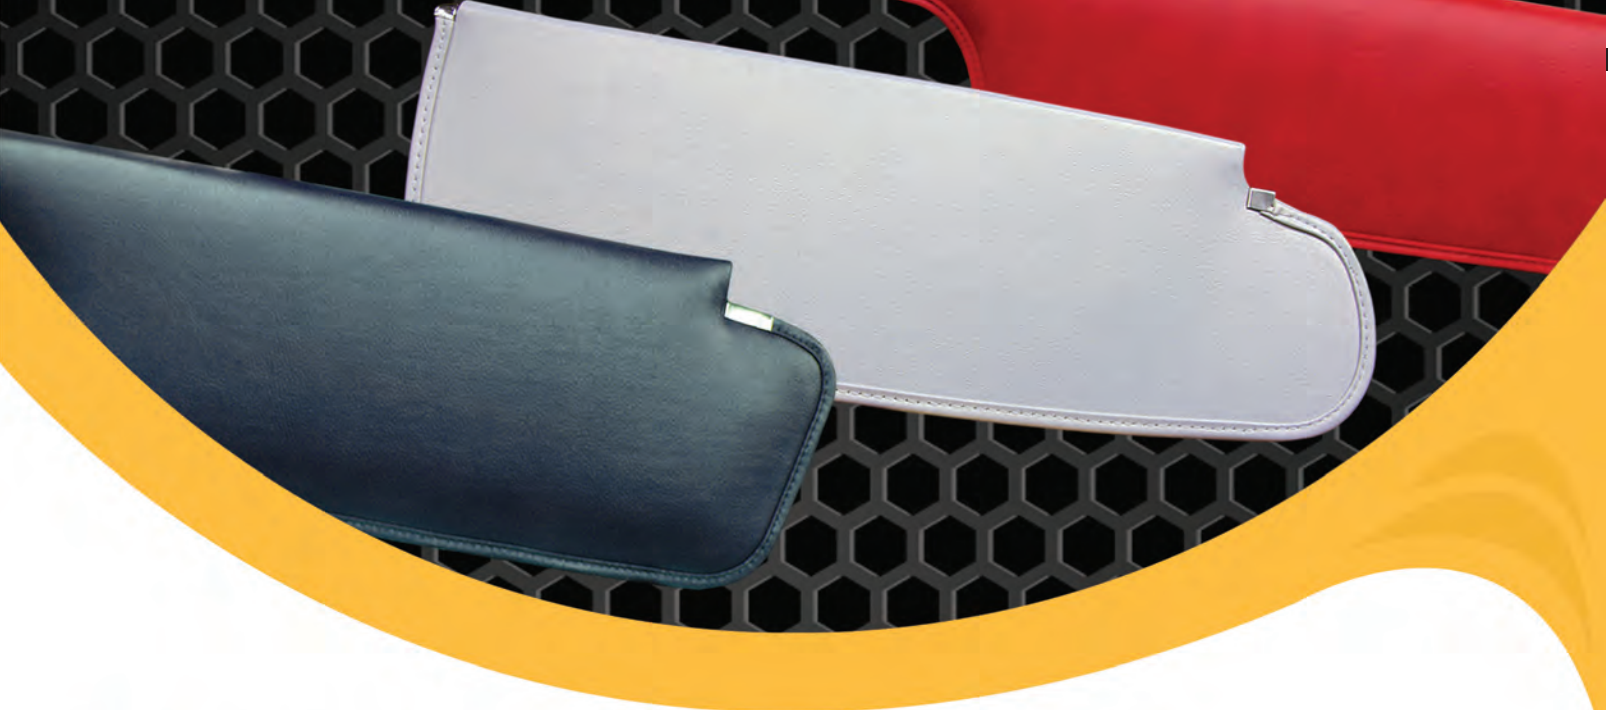

SUNVISORS

Original reproduction sunvisors are made with the correct grains and vinyl colors as applicable by year/make/model to compliment and match your Legendary interior. Superior materials and technology with World Class craftsmanship create the highest quality sunvisors available. Original mounting hardware and metal rod must be reused. Please specify hardtop or convertible and color at time of order.

- Factory correct size, shape, colors and grains by year, make and model
- Original fit and appearance
- Custom colors and grains available
- Limited Lifetime Warranty (*First and only in the industry!!!*)
- Correct multi layer construction applicable by year, make and model
- Available with or without cut-outs for driver and passenger mirror options