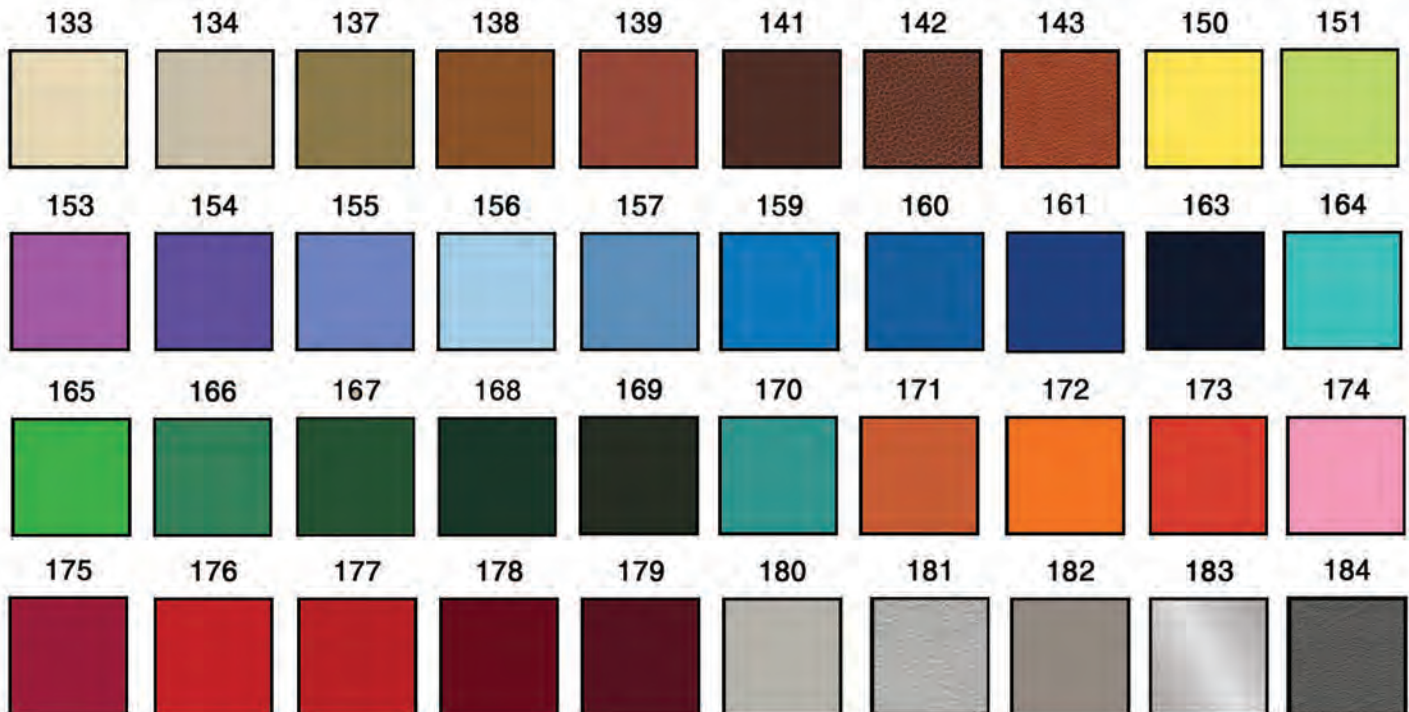

*Note - To order mats with colored inserts please call our sales department

Actual colors will vary from samples on this page. Contact our Sample Request Department for actual color samples at 1-800-363-8804 or send us an email through our Sample Request Center on our website at www.legendaryautointeriors.com